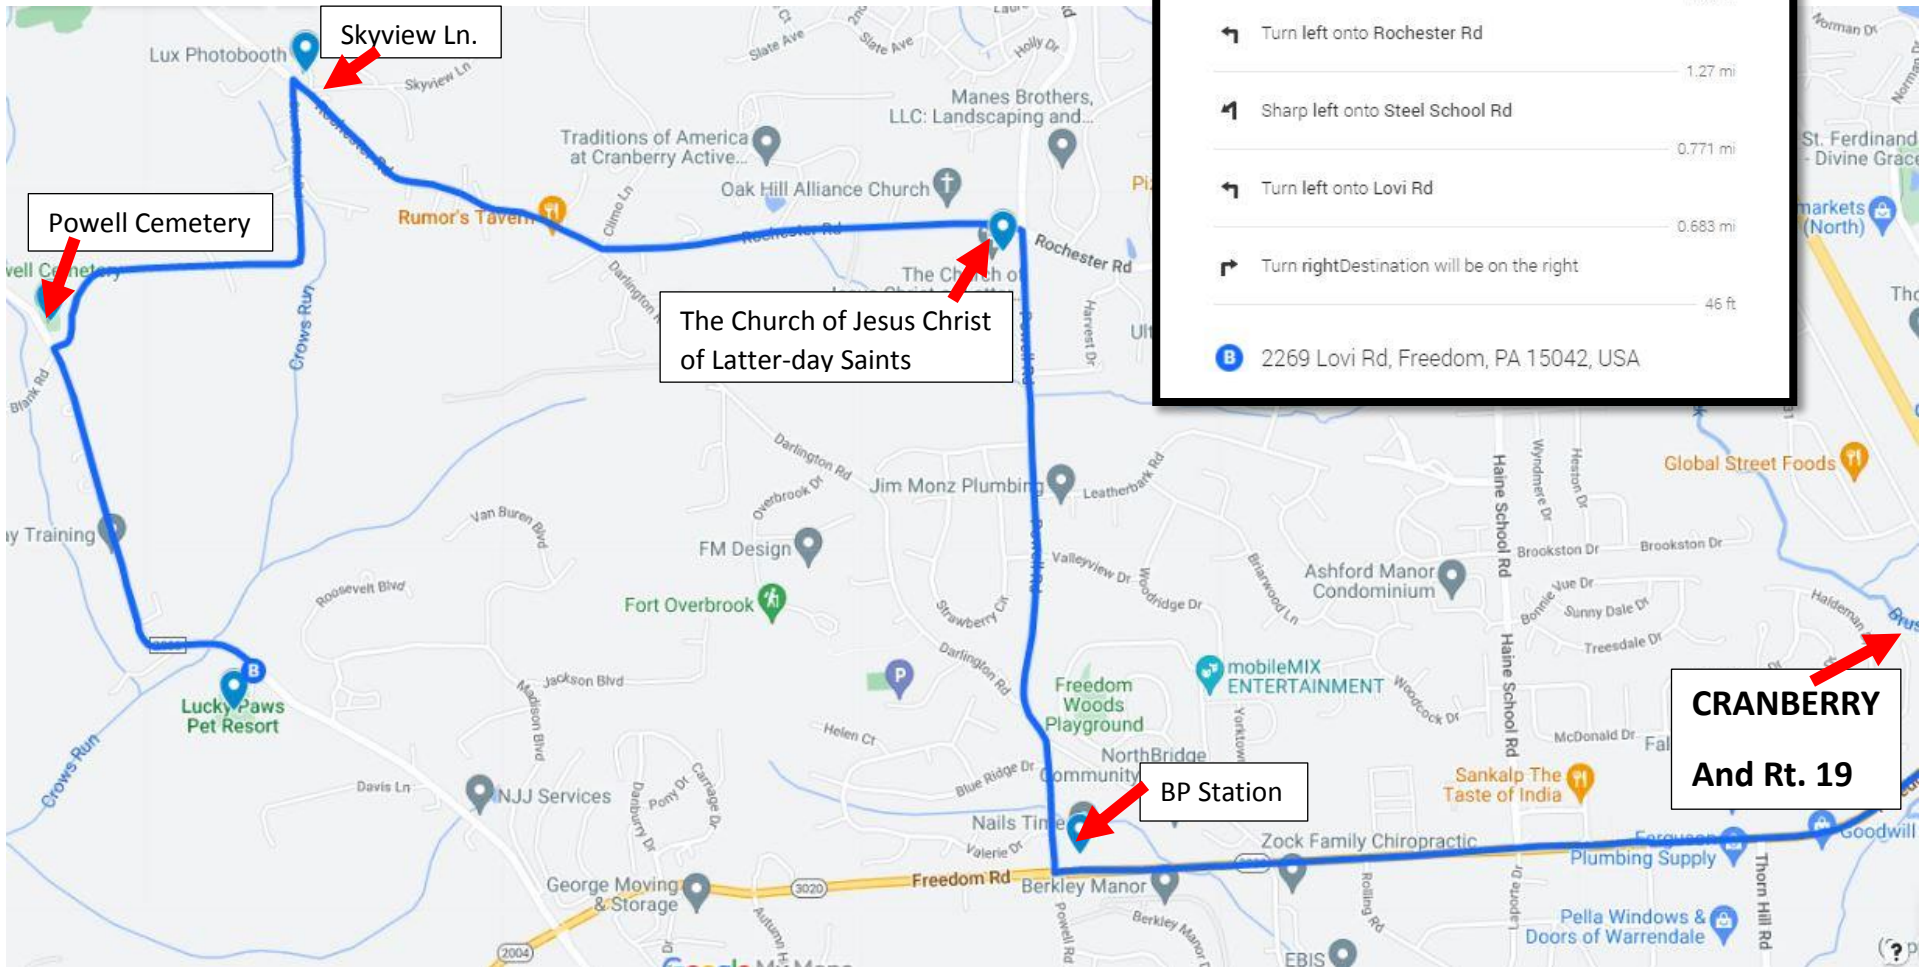

Directions to Lucky Paws Pet Resort via Steel School Rd

Drive 5 mi, 10 minutes

A 1306 Freedom Rd, Cranberry Twp, PA 16066, USA

Head west on Freedom Rd toward Robinhood Dr
1.66 mi

Turn right onto Powell Rd
1.04 mi

Turn left onto Rochester Rd
1.27 mi

Sharp left onto Steel School Rd
0.771 mi

Turn left onto Lovi Rd
0.683 mi

Turn right
Destination will be on the right
46 ft

B 2269 Lovi Rd, Freedom, PA 15042, USA